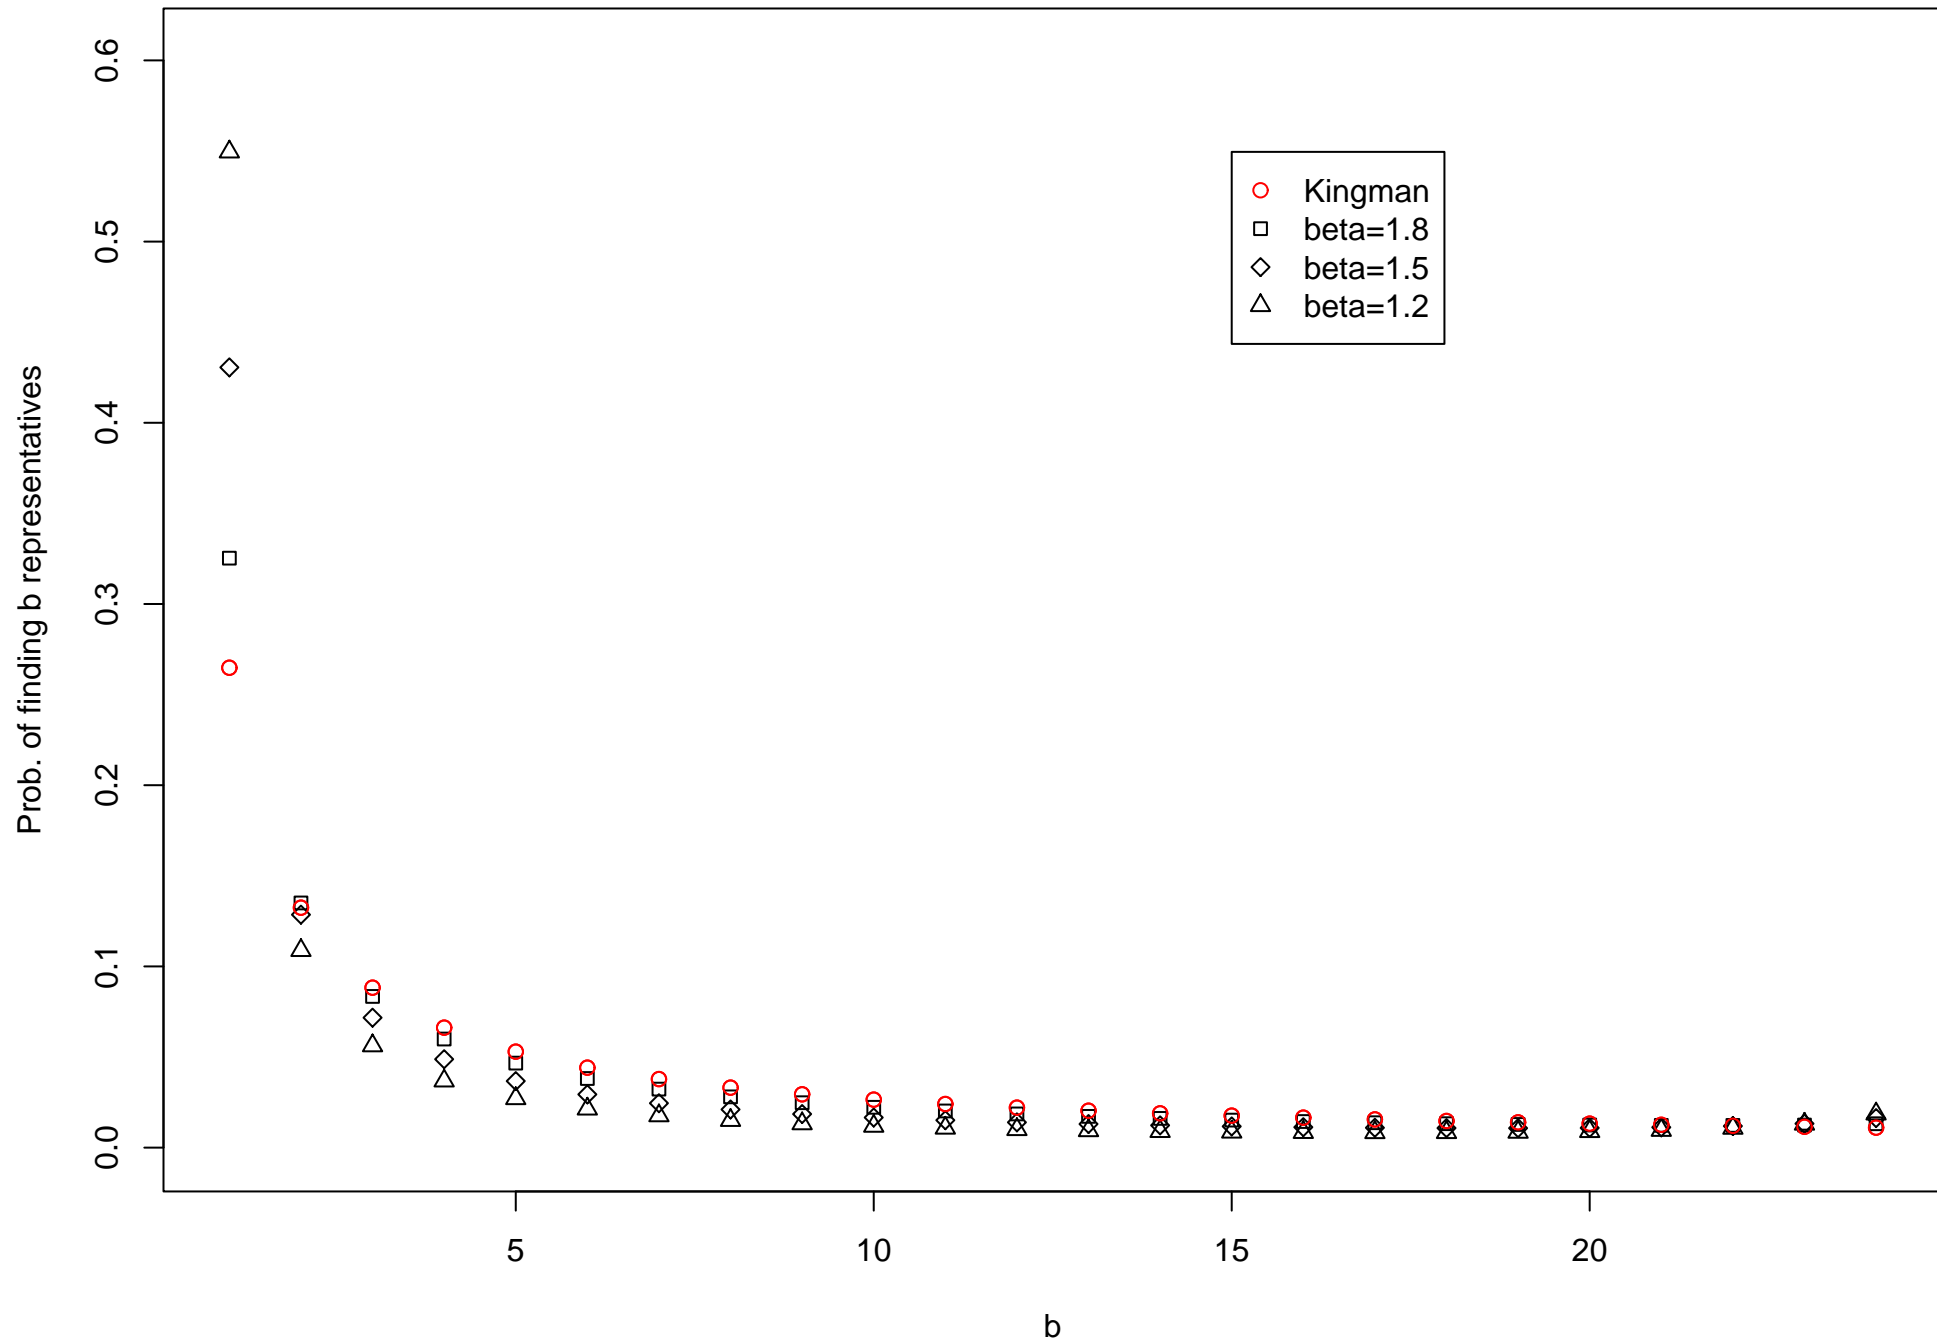

Frequency spectrum for Lambda coalescent
Sample size = 25

Frequency spectrum for Lambda coalescent

Sample size = 25

Frequency spectrum for Lambda coalescent

Sample size = 25

Frequency spectrum for Lambda coalescent

Sample size = 25

Frequency spectrum for Lambda coalescent Sample size = 25

Frequency spectrum for Lambda coalescent
Sample size = 25