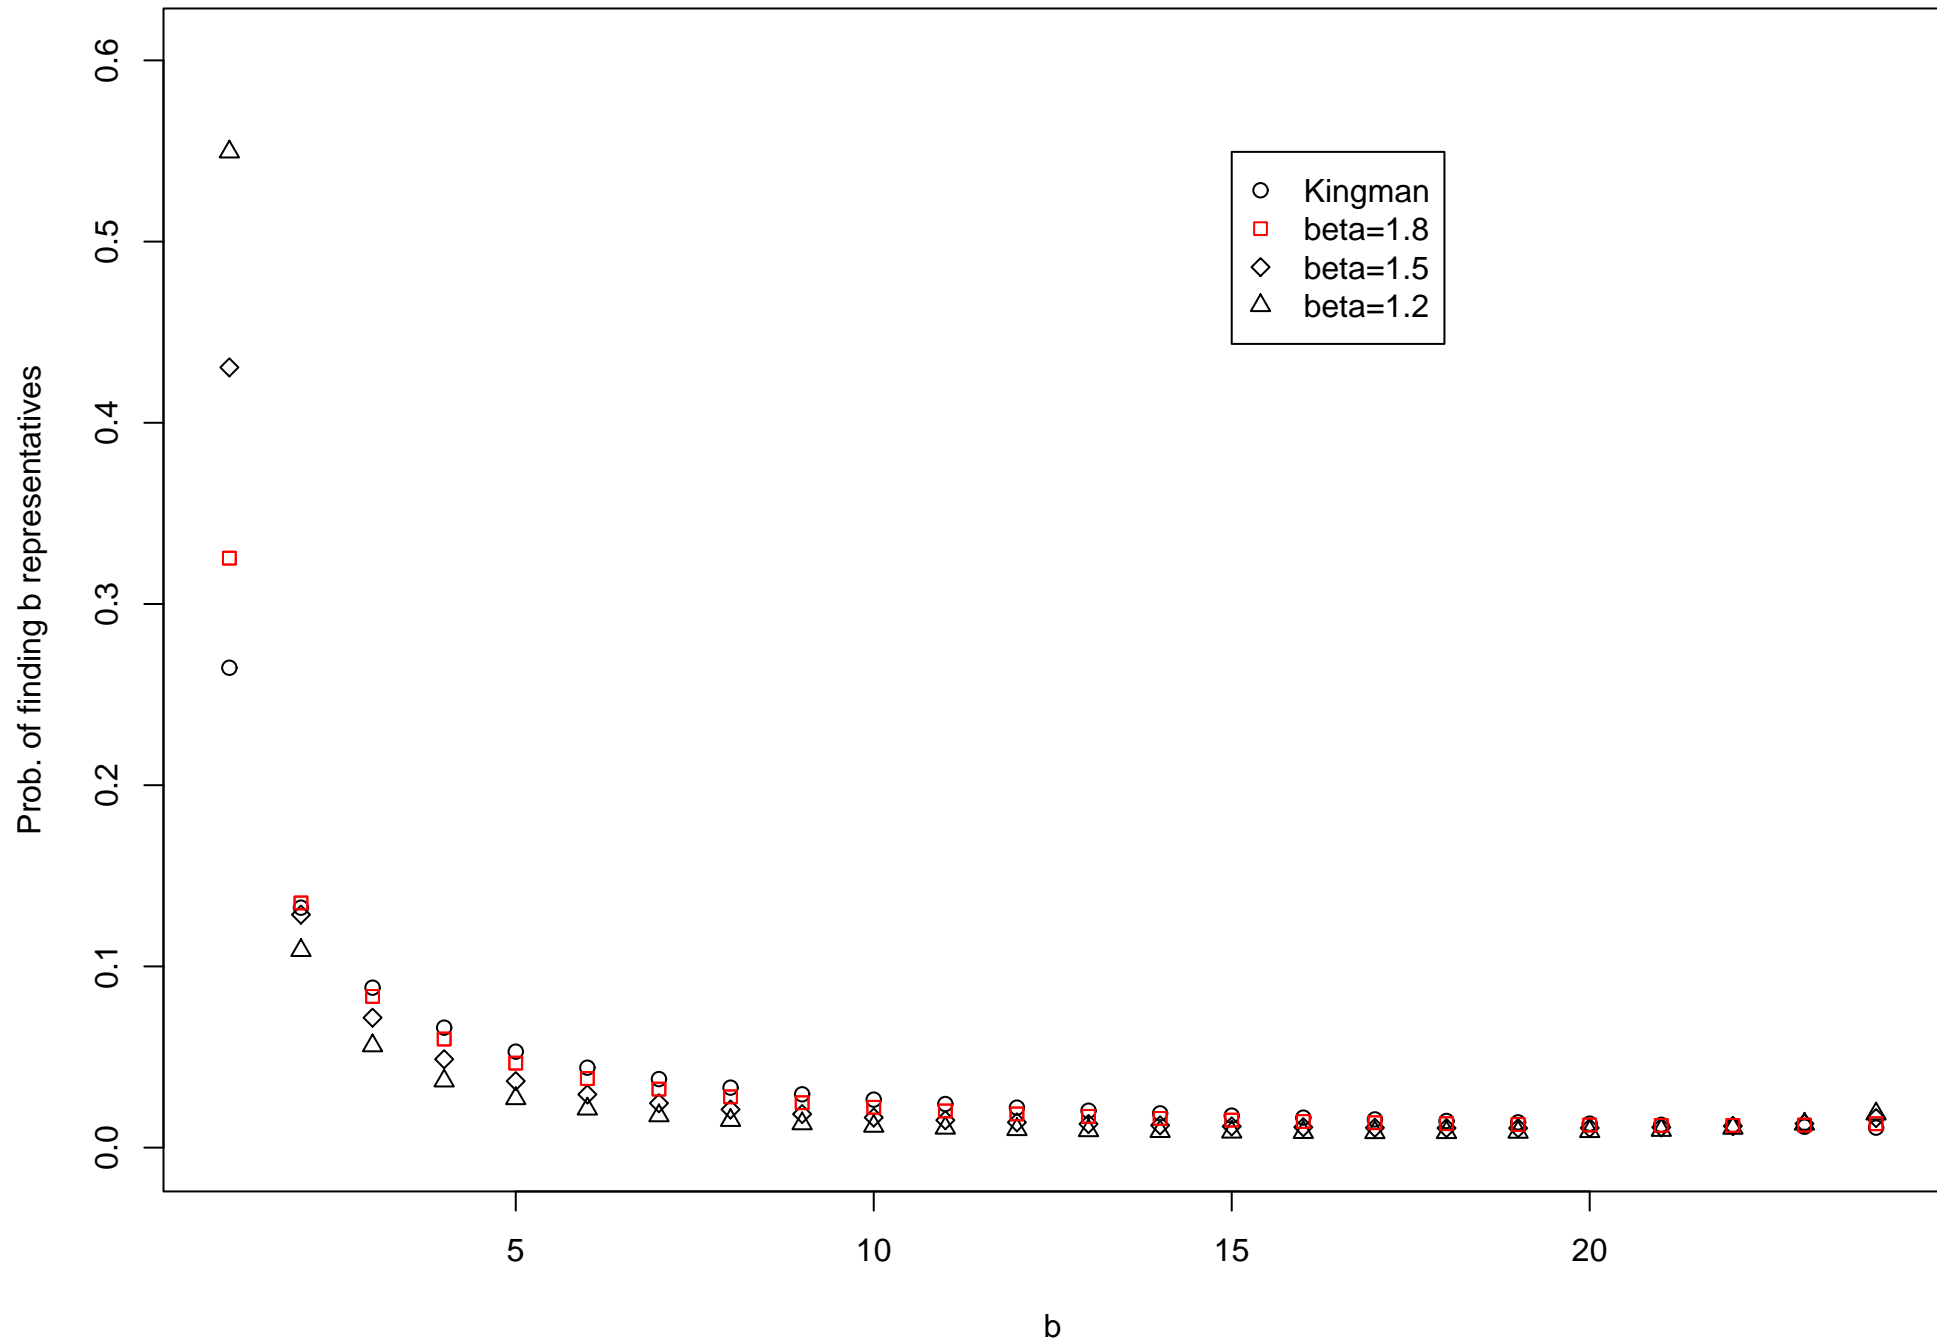

Frequency spectrum for Lambda coalescent
Sample size = 25

Frequency spectrum for Lambda coalescent

Sample size = 25

Frequency spectrum for Lambda coalescent

Sample size = 25

Frequency spectrum for Lambda coalescent

Sample size = 25

Frequency spectrum for Lambda coalescent Sample size = 25

Frequency spectrum for Lambda coalescent
Sample size = 25