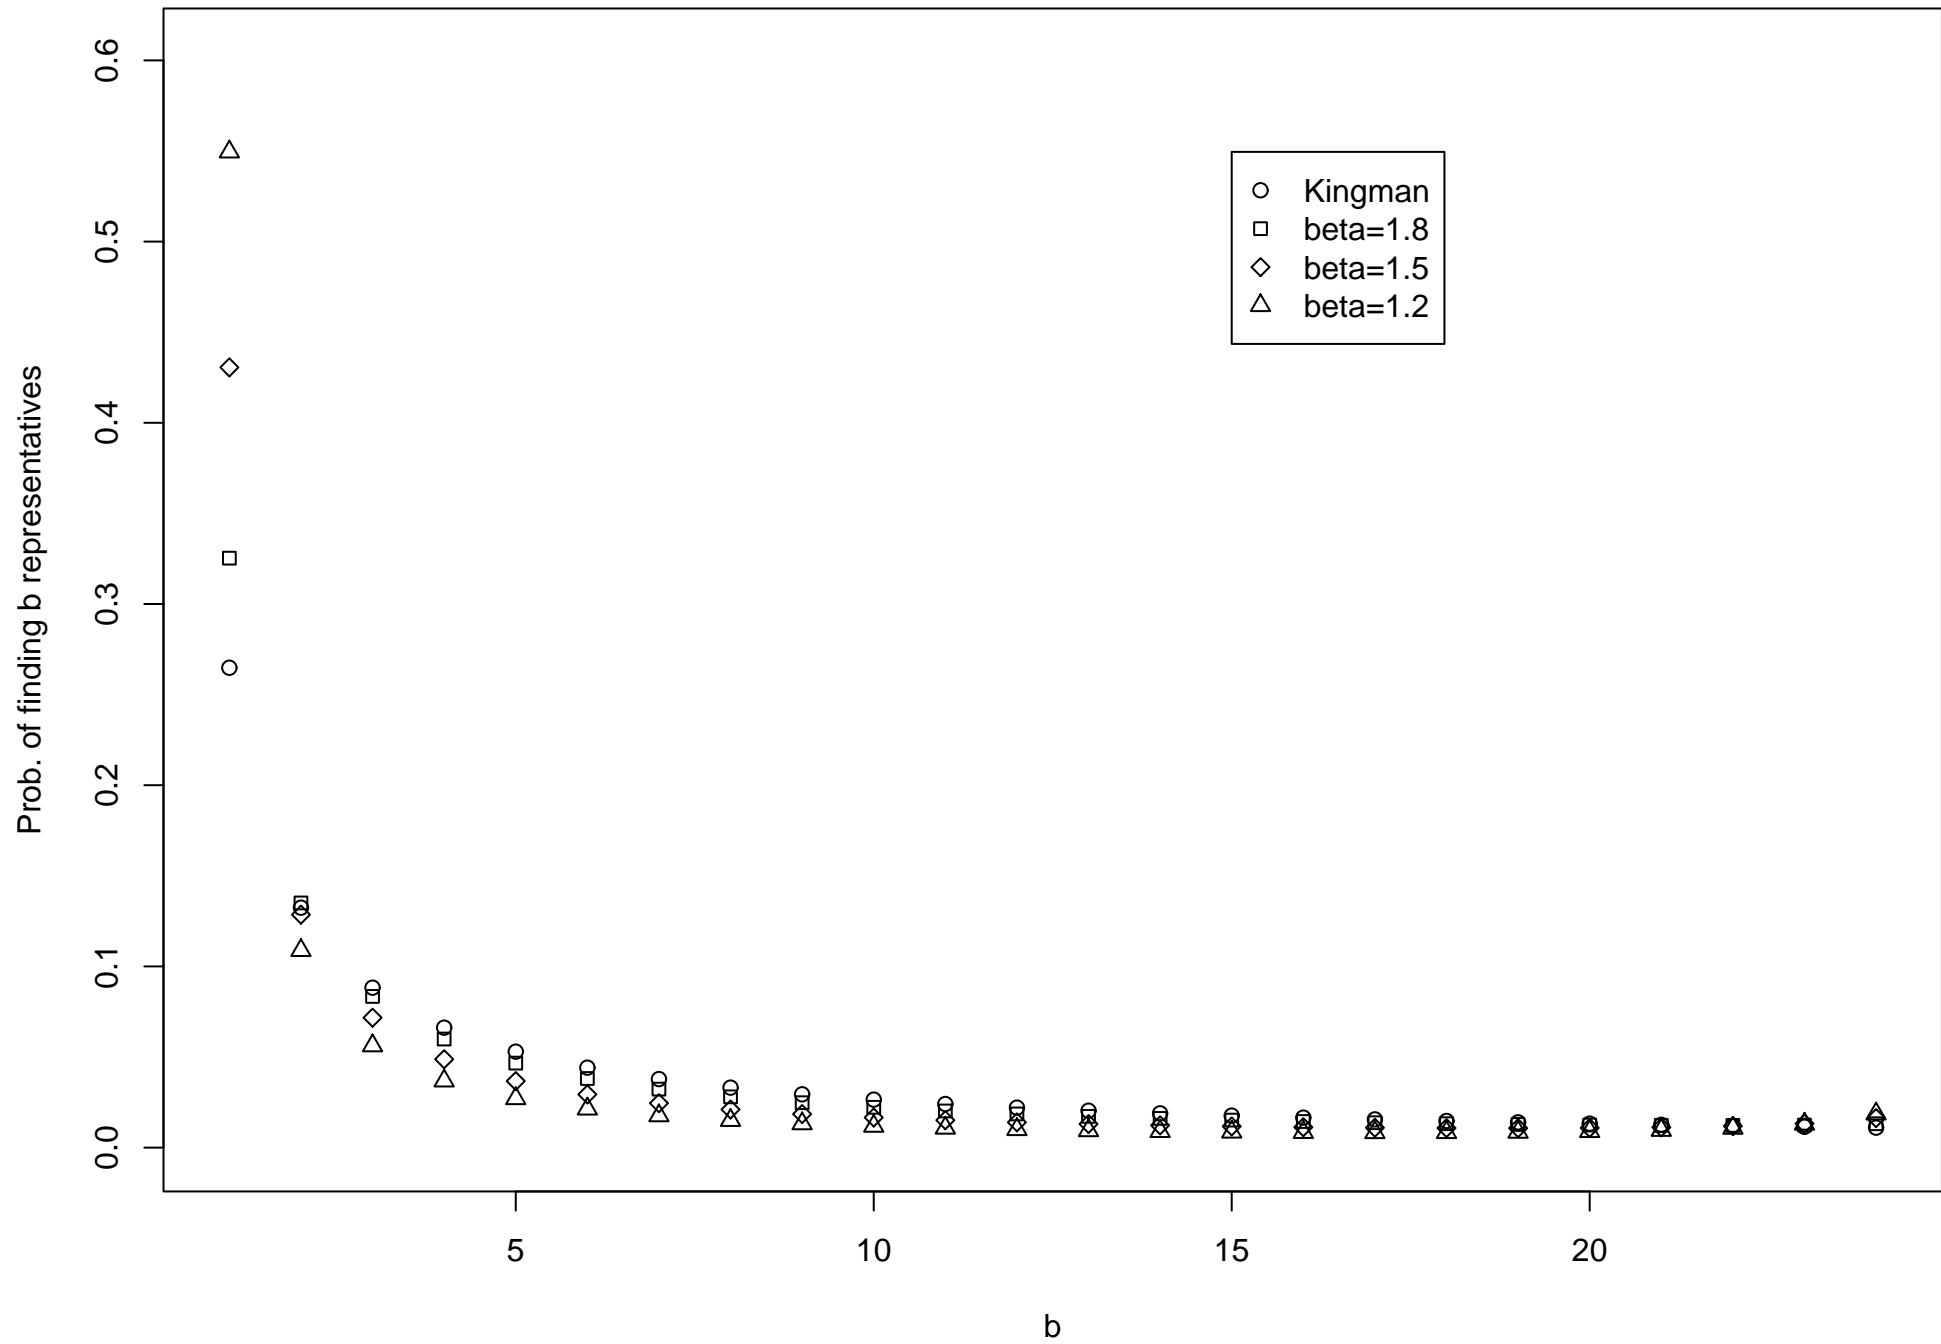

Frequency spectrum for Lambda coalescent
Sample size = 25

Frequency spectrum for Lambda coalescent

Sample size = 25

Frequency spectrum for Lambda coalescent

Sample size = 25

Frequency spectrum for Lambda coalescent

Sample size = 25

Frequency spectrum for Lambda coalescent Sample size = 25

Frequency spectrum for Lambda coalescent
Sample size = 25