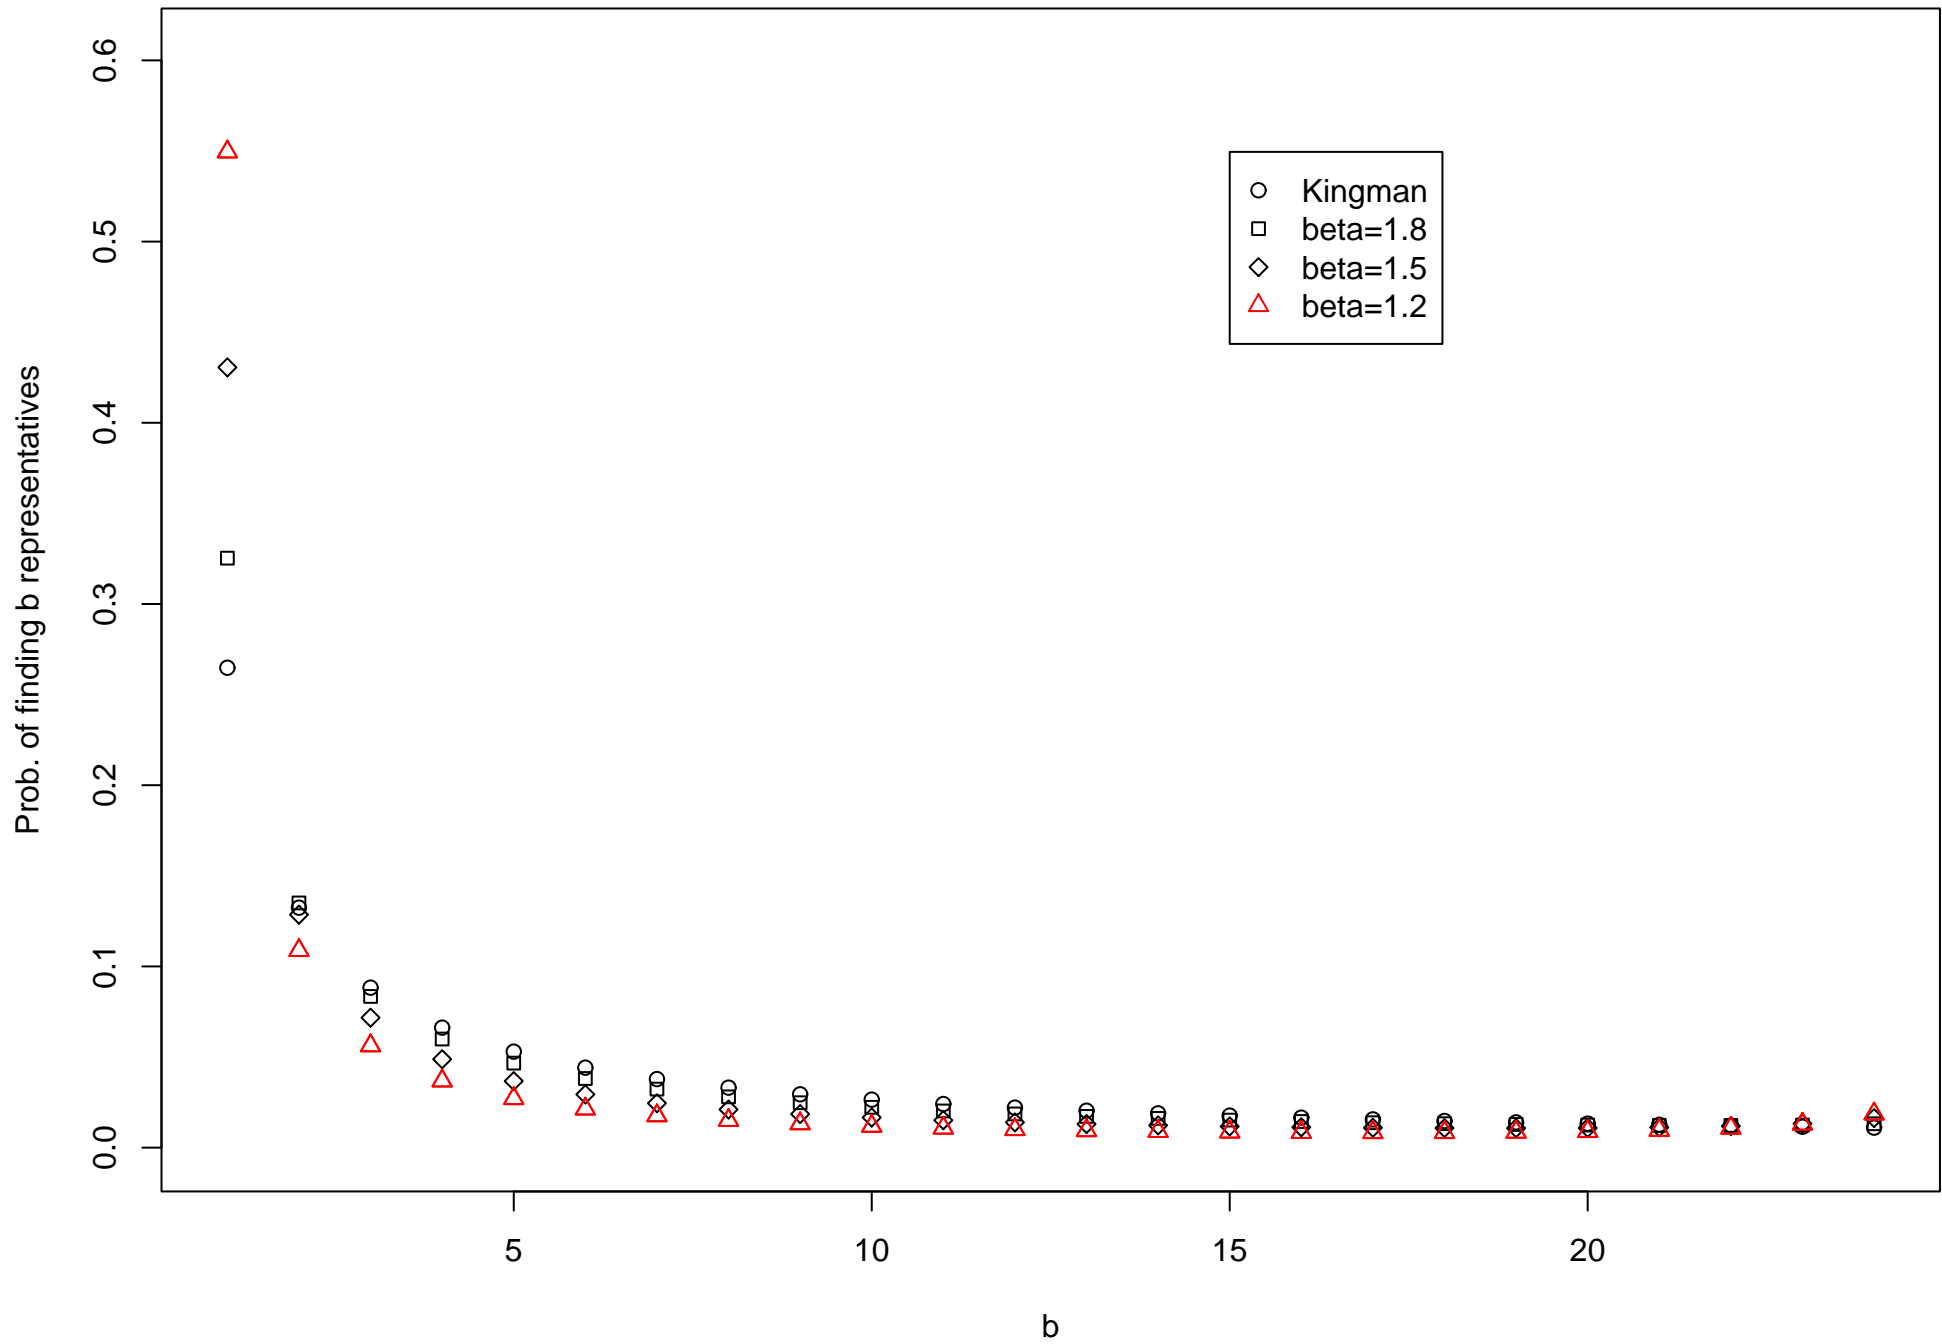

Frequency spectrum for Lambda coalescent
Sample size = 25

Frequency spectrum for Lambda coalescent

Sample size = 25

Frequency spectrum for Lambda coalescent

Sample size = 25

Frequency spectrum for Lambda coalescent

Sample size = 25

Frequency spectrum for Lambda coalescent Sample size = 25

Frequency spectrum for Lambda coalescent
Sample size = 25