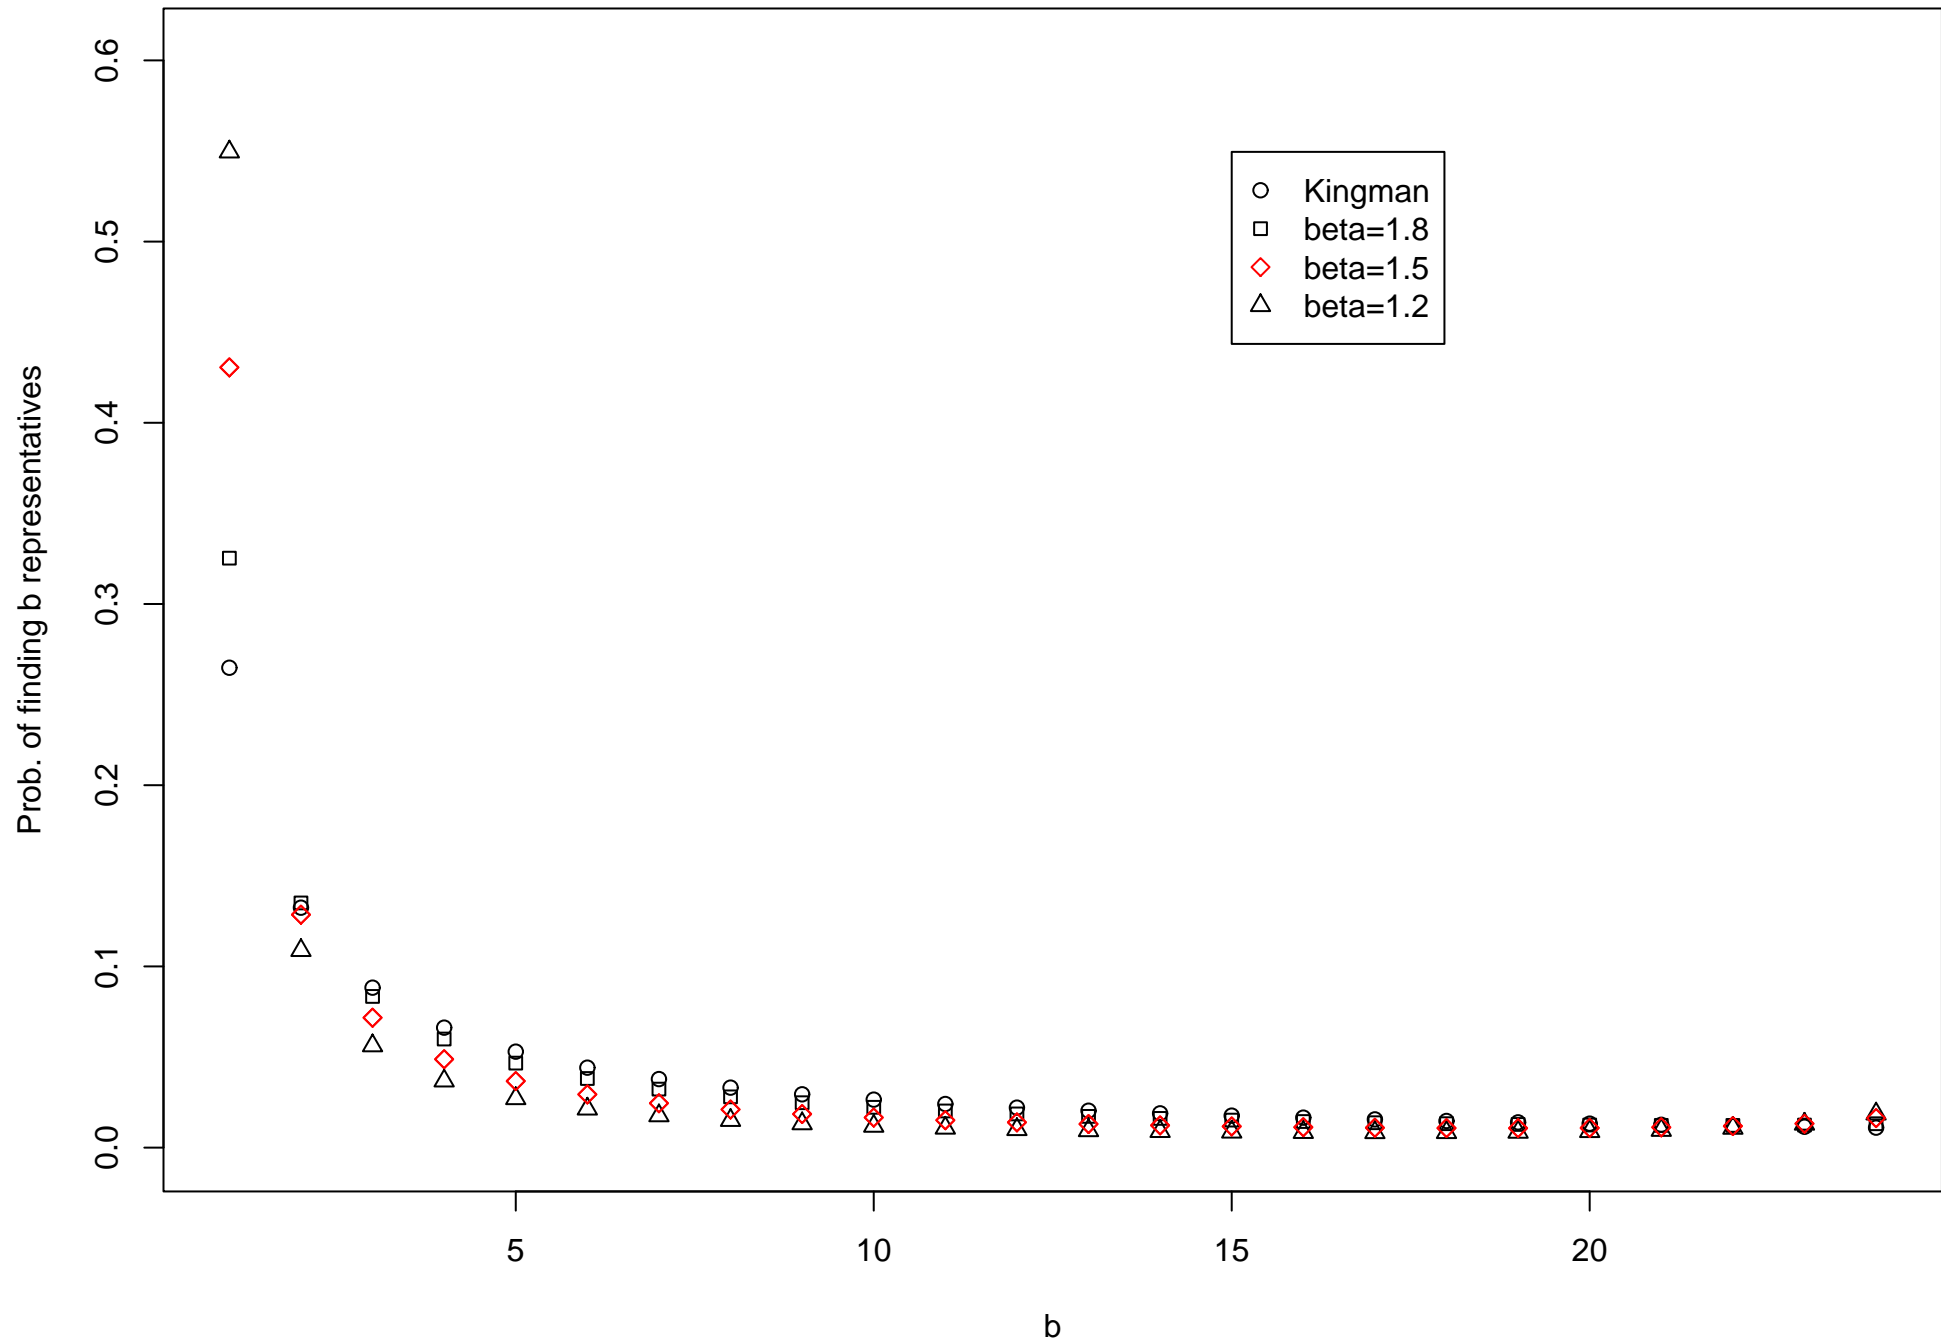

Frequency spectrum for Lambda coalescent
Sample size = 25

Frequency spectrum for Lambda coalescent

Sample size = 25

Frequency spectrum for Lambda coalescent

Sample size = 25

Frequency spectrum for Lambda coalescent

Sample size = 25

Frequency spectrum for Lambda coalescent Sample size = 25

Frequency spectrum for Lambda coalescent
Sample size = 25